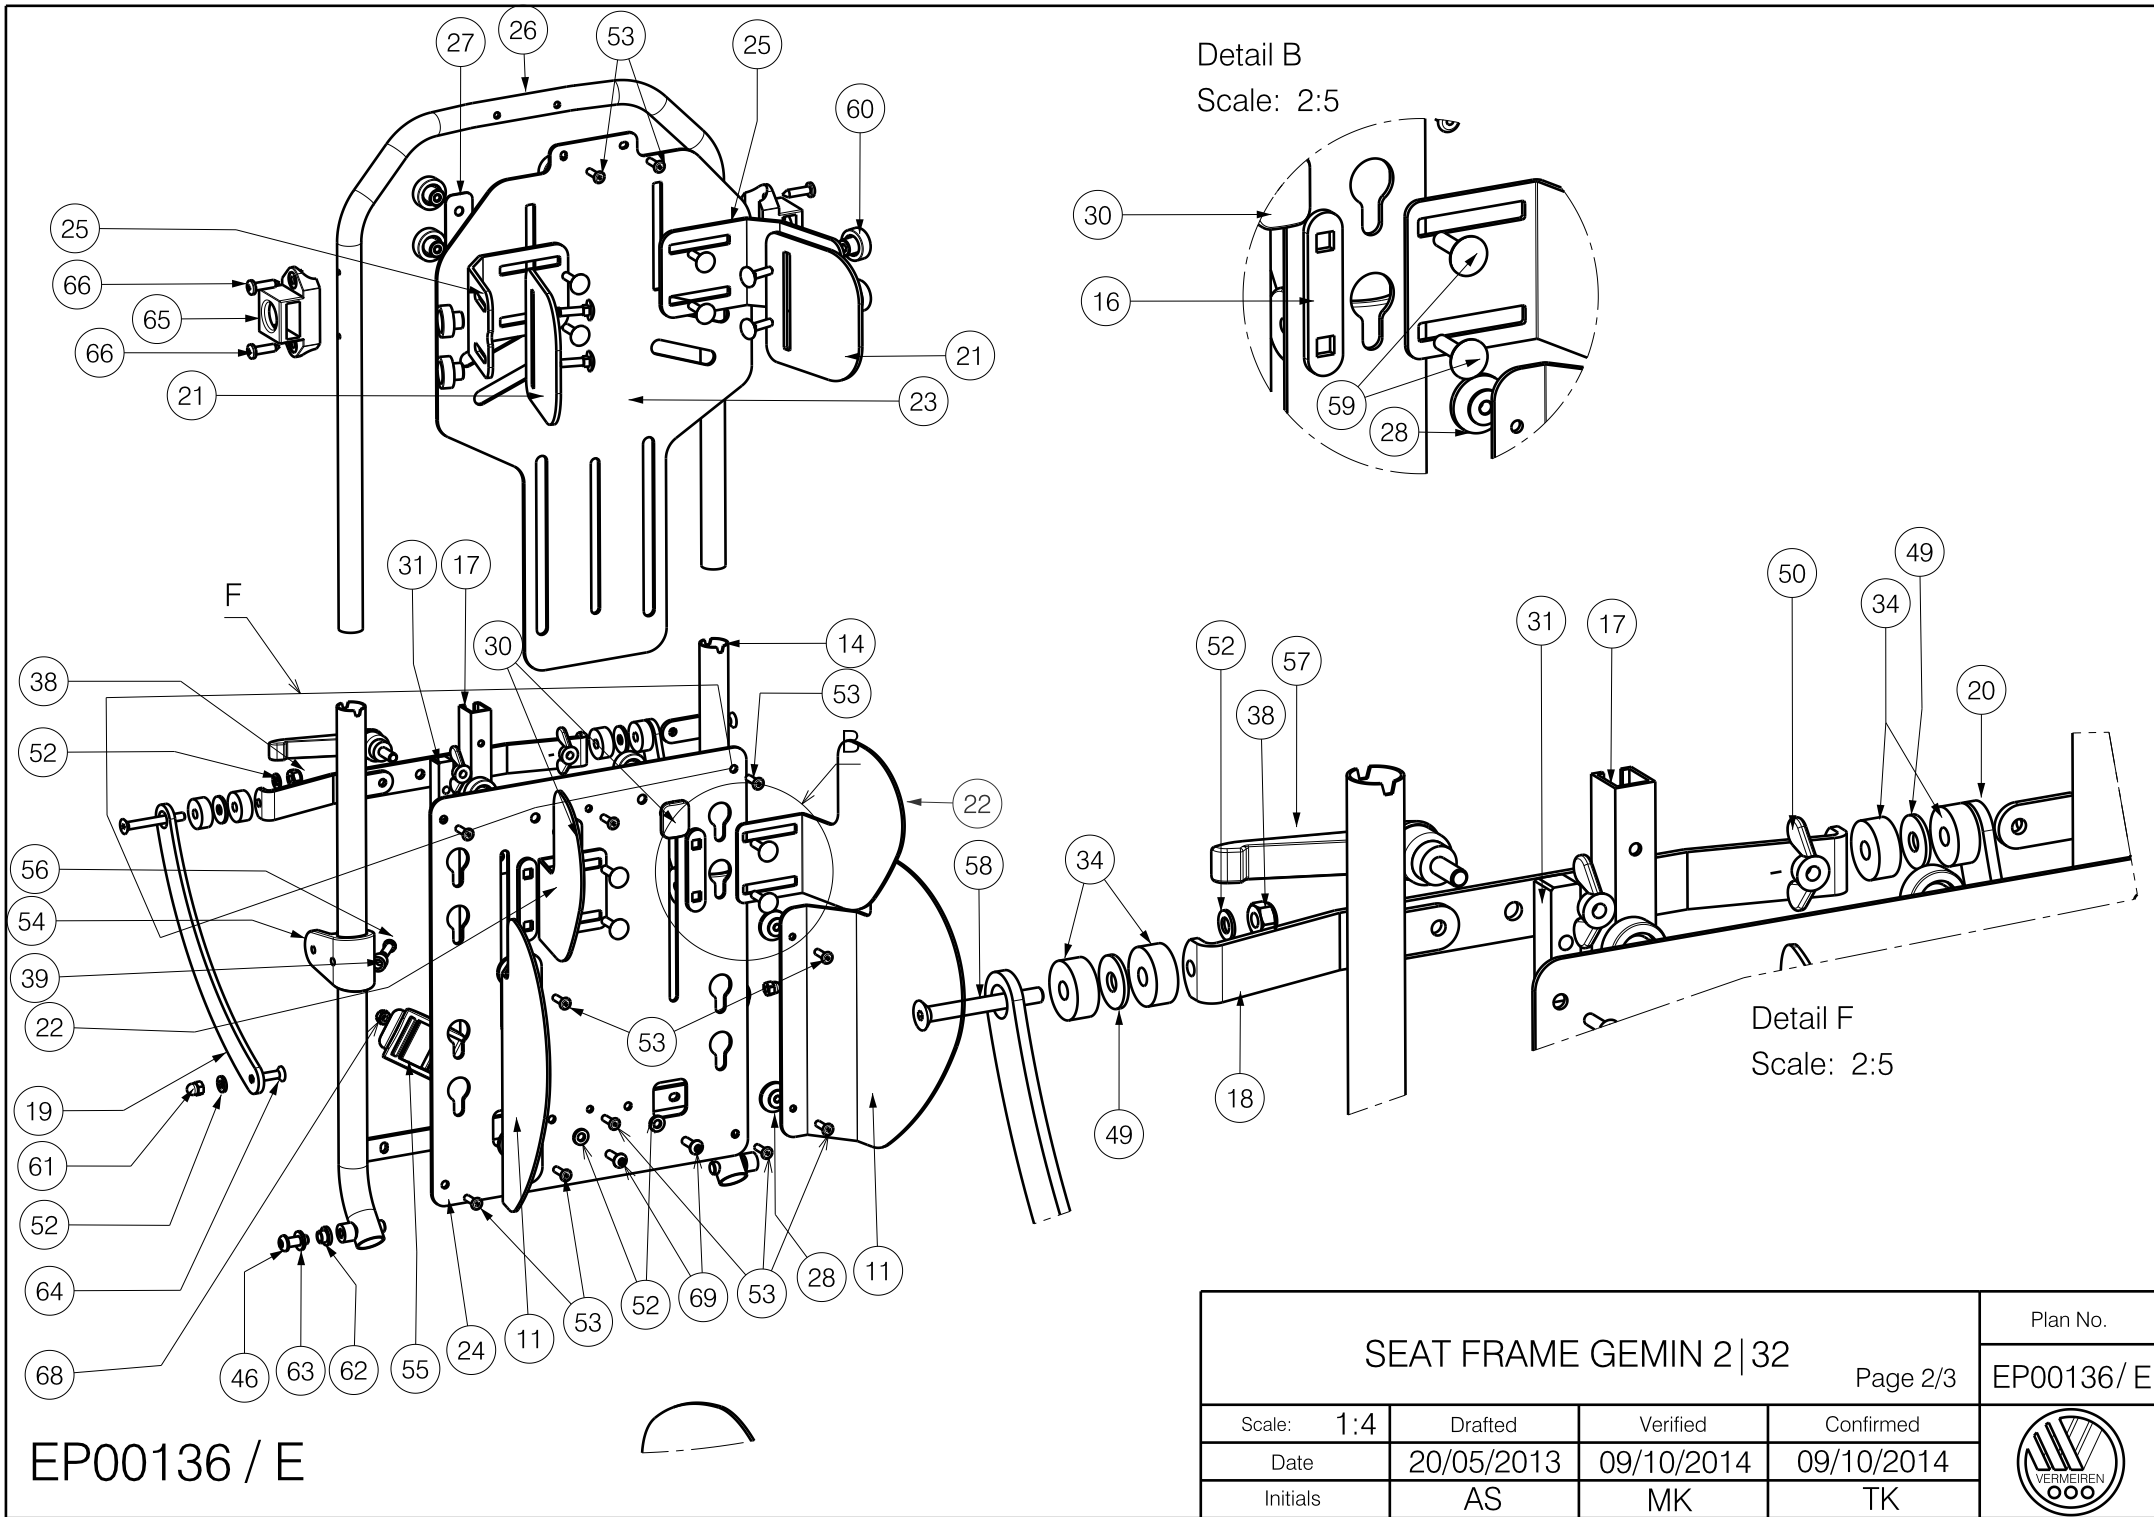

Detail G
Scale: 2:5

EP00136 / E

SEAT FRAME GEMIN 2 32				Plan No.
				EP00136 / E
Scale: 1:5	Drafted	Verified	Confirmed	Page 1/3
Date	20/05/2013	09/10/2014	09/10/2014	
Initials	AS	MK	TK	

EP00136 / E

SEAT FRAME GEMIN 2 32				Plan No.
Page 2/3				EP00136 / E
Scale: 1:4	Drafted	Verified	Confirmed	
Date	20/05/2013	09/10/2014	09/10/2014	
Initials	AS	MK	TK	

Material			
No.	Plan	Article	Quantity
1	YP04276	28501..	1
2	YP04270	28500..	1
3	YP04286	28502..	1
4	YP04287	28503..	1
5	YP00067	18233..	1
6	YP00511	18153..	2
7	YP00517	1815600	2
8	YP04551 L	28689..	1
	YP04552 R	28690..	1
9	YP04808	2889406	1
10	YP04547 L	28542..	1
	YP04548 R	28543..	1
11	YP04585 L	28691..	1
	YP04586 R	28692..	1
12	YP04309	28512..	1
13	YP04334	28516..	1
14	YP04601	28833..	1
15	YP00501	18236..	2
16	YP04320	28523	2
17	YP04637	28720..	1
18	YP00485	18143..	1
19	YP00564	18165..	1
20	YP00566	18162..	1
21	YP04259	28531..	2
22	YP04567R	28674..	1
	YP04566L	28673..	1
23	YP04263	28521..	1
24	YP04264	28522..	1
25	YP04295	28530..	2
26	YP04312	28520..	1
27	YP04319	28524..	4
28	XP00233	2990144	4
29	XP00127	1815900	2
30	XP00140	2990097	6
31	XP00124	1823700	1
32	XP00142	1823800	1
33	XP01286	2992329	2
34	XP00099	2990067	4

Material			
No.	Plan	Article	Quantity
35	XP00817	2991001	1
36	X000586	1005742	6
37	X002396	1003675	2
38	---	1001680	10
39	---	1004550	4
40	---	1006057	4
41	---	1008492	8
42	---	1996843	2
43	---	2990091	2
44	---	2990105	4
45	---	1001585	4
46	---	1008459	12
47	---	2990104	2
48	---	1000973	20
49	---	2990046	4
50	---	1001520	6
51	---	1994752	4
52	---	1001550	4
53	---	1001584	12
54	---	2990086	2
55	---	2992529	2
56	---	1003897	2
57	---	1009933	1
58	---	2990114	2
59	---	2991056	12
60	---	2991057	12
61	---	1992804	2
62	XP01127	2990164	2
63	---	1001564	2
64	---	1907493	2
65	---	2990099	2
66	---	2990326	4
67	---	1001598	2
68	---	1001679	2
69	M5x16	1006112	2
70	---	2992356	2

SEAT FRAME GEMIN 2 | 32

Page 3/3

Plan No.

EP00136/ E

Scale: 1:5

Drafted

Verified

Confirmed