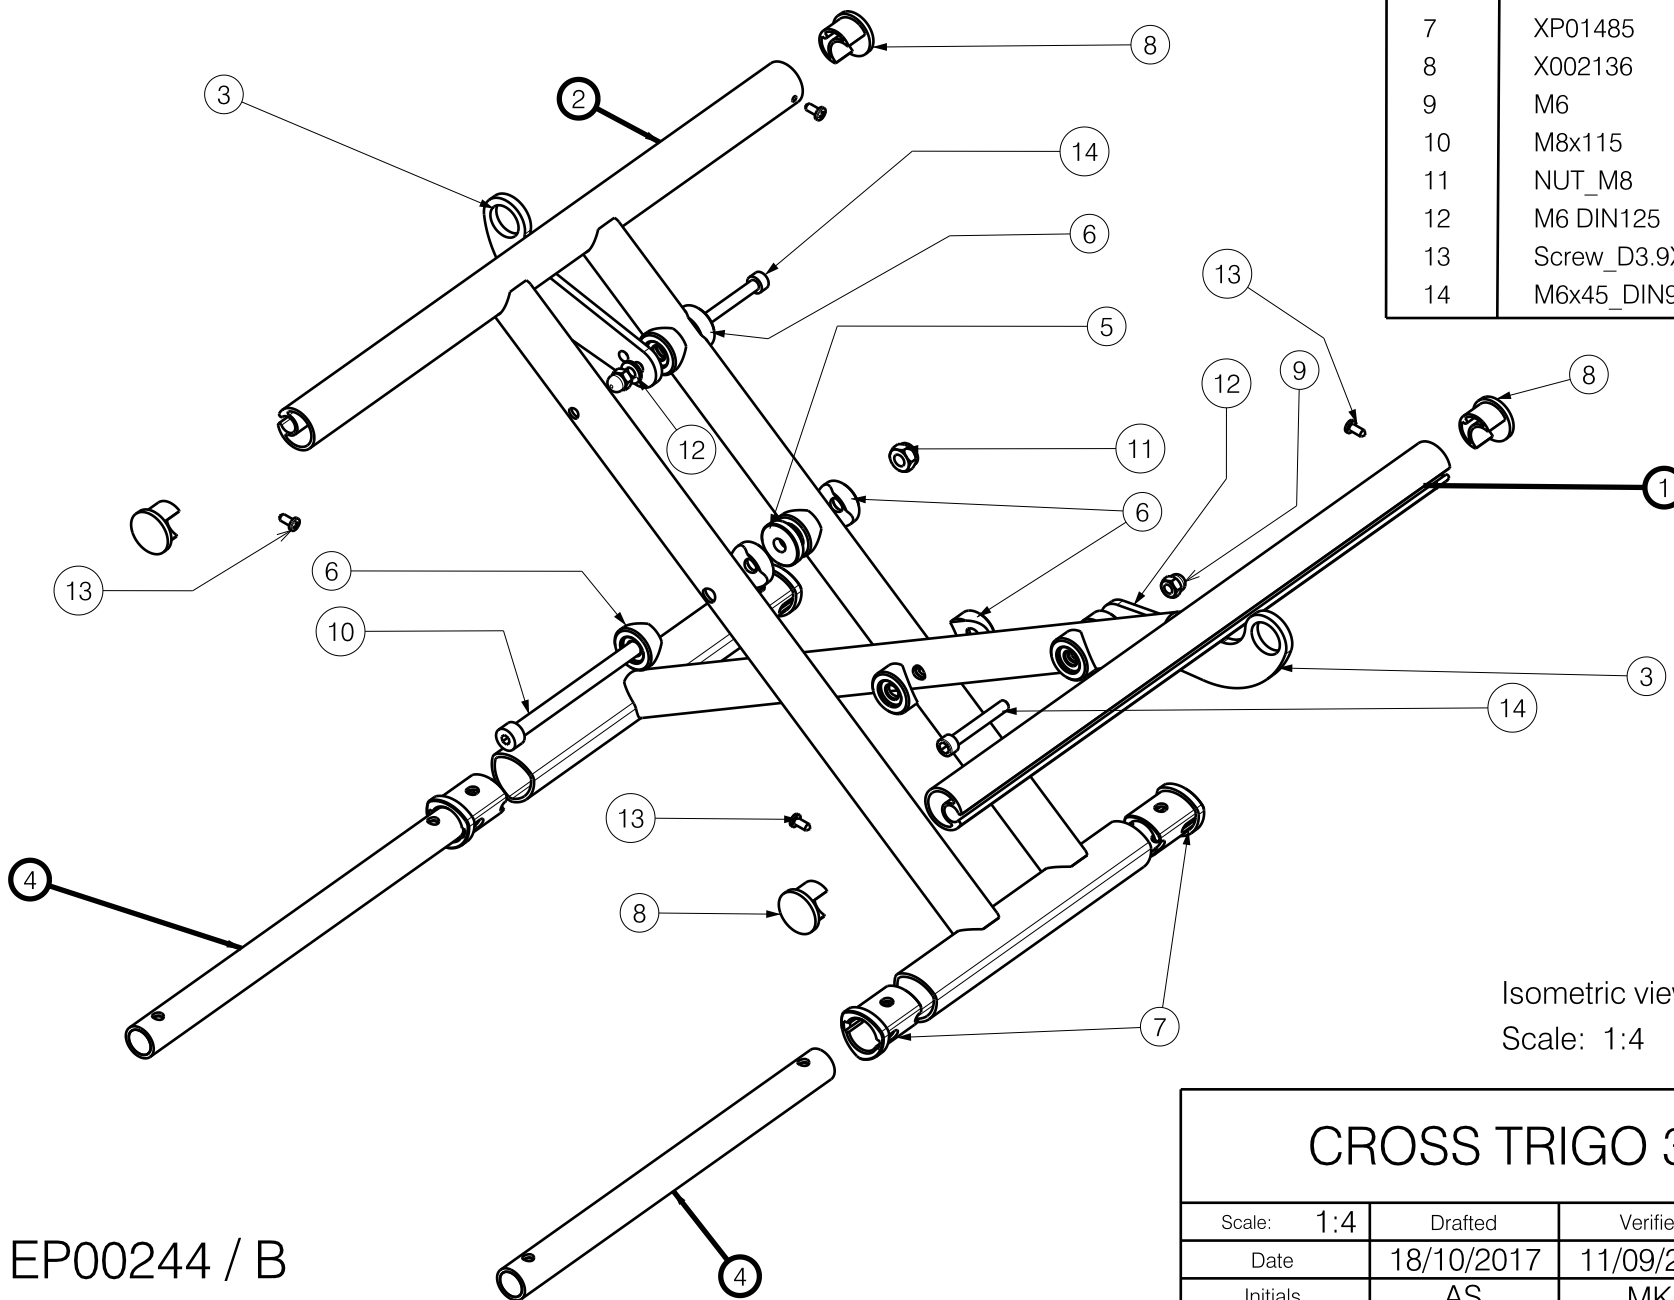

Isometric view
Scale: 1:4

EP00244 / B

<h1>CROSS TRIGO 36-46</h1>				Plan No.
				EP00244 / B
Scale: 1:4	Drafted	Verified	Confirmed	
Date	18/10/2017	11/09/2020	11/09/2020	
Initials	AS	MK	TK	

Page 1/3

Material				
No.	Plan	Article	Quantity	
Width 36cm				
1	YP06850	2756565 (36cm)	1	
	YP06849	2756465 (38cm)	1	
	YP06848	2756365 (40cm)	1	
	YP06847	2756265 (42cm)	1	
	YP06846	2756165 (44cm)	1	
	YP06845	2756065 (46cm)	1	
	YP06844	2755965 (48cm)	1	
	YP05650	2720265 (50cm)	1	
2	YP06843	2755865 (36cm)	1	
	YP06842	2755765 (38cm)	1	
	YP06841	2755665 (40cm)	1	
	YP06840	2755565 (42cm)	1	
	YP06839	2755465 (44cm)	1	
	YP06838	2755365 (46cm)	1	
	YP06837	2755265 (48cm)	1	
	YP05658	2721065 (50cm)	1	
3	YP05691	2719865	2	
Width 38cm				
1	YP06836	2754465 (36cm)	1	
	YP06835	2754365 (38cm)	1	
	YP06834	2754265 (40cm)	1	
	YP06833	2754165 (42cm)	1	
	YP06832	2754065 (44cm)	1	
	YP06831	2753965 (46cm)	1	
	YP06830	2753865 (48cm)	1	
	YP05651	2720365 (50cm)	1	
	2	YP06829	2755165 (36cm)	1
		YP06828	2755065 (38cm)	1
YP06827		2754965 (40cm)	1	
YP06826		2754865 (42cm)	1	
YP06825		2754765 (44cm)	1	
YP06824		2754665 (46cm)	1	
YP06823		2754565 (48cm)	1	
YP05659	2721165 (50cm)	1		
3	YP05691	2719865	2	

EP00244 / B

<h1>CROSS TRIGO 36-46</h1>				Plan No.
				EP00244 / B
Scale: 1:4	Drafted	Verified	Confirmed	
Date	18/10/2017	11/09/2020	11/09/2020	
Initials	AS	MK	TK	

Material			
No.	Plan	Article	Quantity
Width 46cm			
1	YP08557	2620365 (36cm)	1
	YP08558	2620465 (38cm)	1
	YP06717	2740665 (40cm)	1
	YP06716	2740565 (42cm)	1
	YP06715	2740465 (44cm)	1
	YP06714	2740365 (46cm)	1
	YP06713	2740265 (48cm)	1
	YP05655	2720765 (50cm)	1
	2	YP08559	2620565 (36cm)
YP08560		2620665 (38cm)	1
YP06712		2741165 (40cm)	1
YP06711		2741065 (42cm)	1
YP06710		2740965 (44cm)	1
YP06709		2740865 (46cm)	1
YP06708		2740765 (48cm)	1
YP05663		2721565 (50cm)	1
3	YP05693	2720065	2